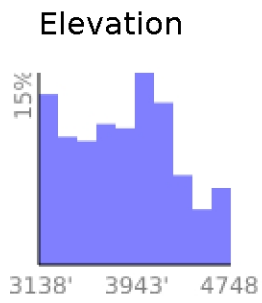

CLMRG SC Conditioning Hike Top

WGS84

USNG Zone 11SMV

CalTopo

Elevation Profile

range 3136' to 4747' gain 1654' loss 59' exaggeration 1.8x

Slope Angle (top), Land Cover (middle), Tree Cover (bottom)

Min 3138'
Avg 3856'
Max 4748'
Delta 1610'