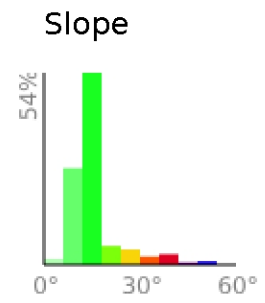

CLMRG SC Conditioning Hike Top

WGS84

USNG Zone 11SMV

CalTopo

Elevation Profile

range 3136' to 4747' gain 1654' loss 59' exaggeration 1.8x

Slope Angle (top), Land Cover (middle), Tree Cover (bottom)

Min 3138'
Avg 3856'
Max 4748'
Delta 1610'

Min 4°
Avg 15°
Max 52°