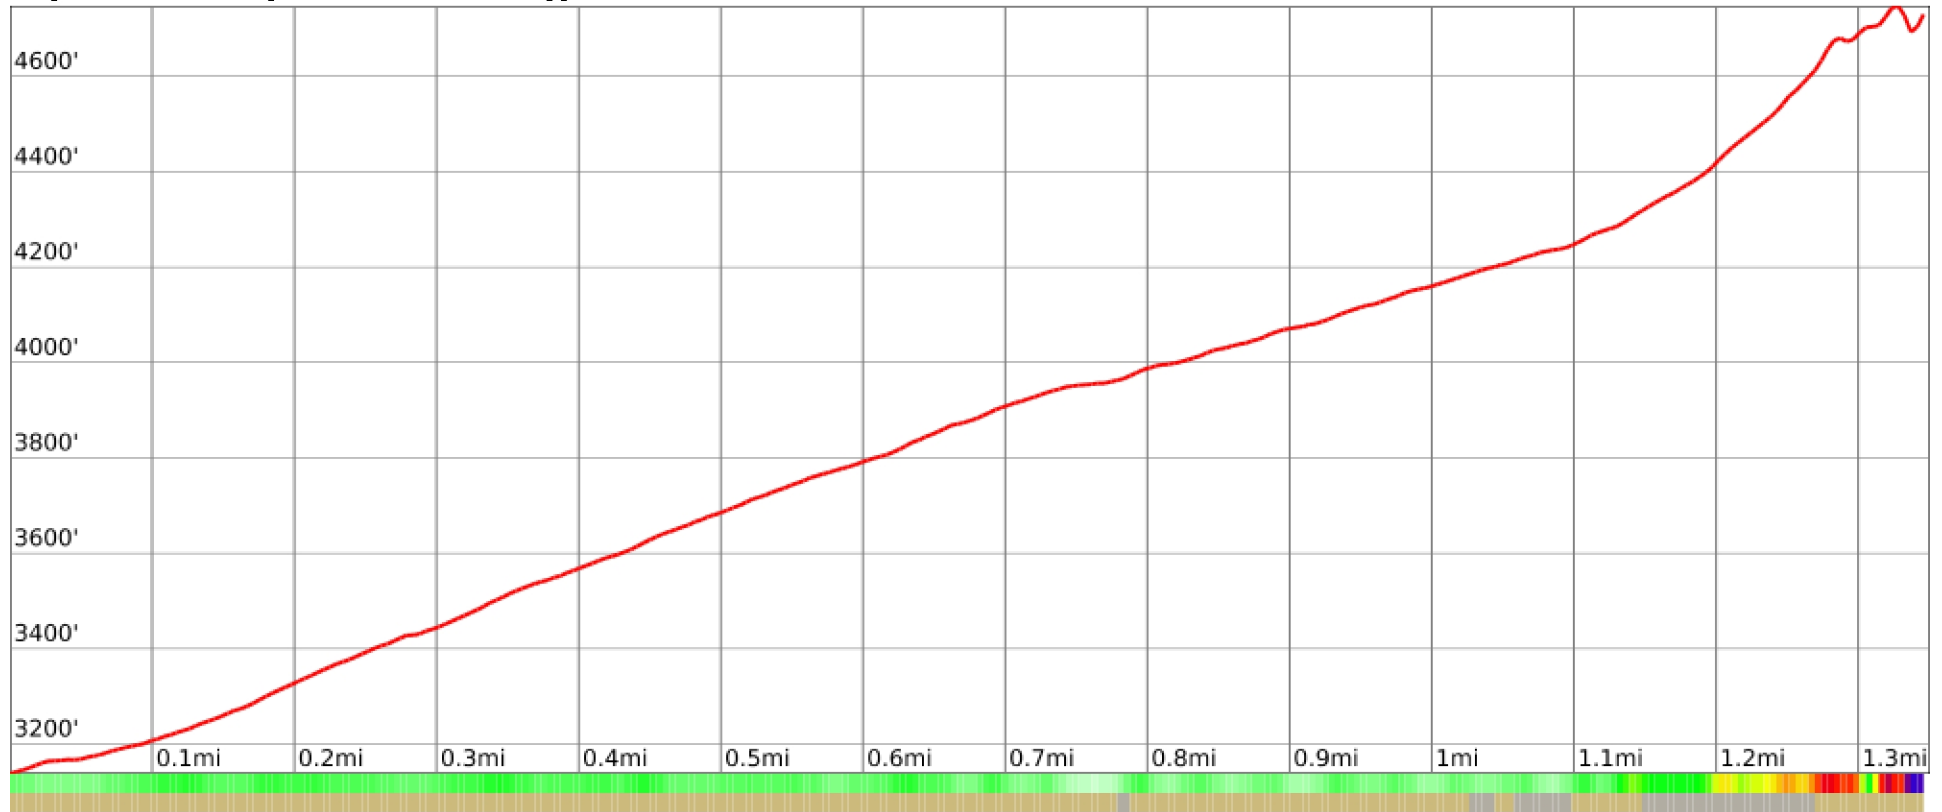

CLMRG SC Conditioning Hike Top

WGS84

USNG Zone 11SMV

CalTopo

Elevation Profile

range 3136' to 4747' gain 1654' loss 59' exaggeration 1.8x

Slope Angle (top), Land Cover (middle), Tree Cover (bottom)

Min 3138'
Avg 3856'
Max 4748'
Delta 1610'

Min 4°
Avg 15°
Max 52°