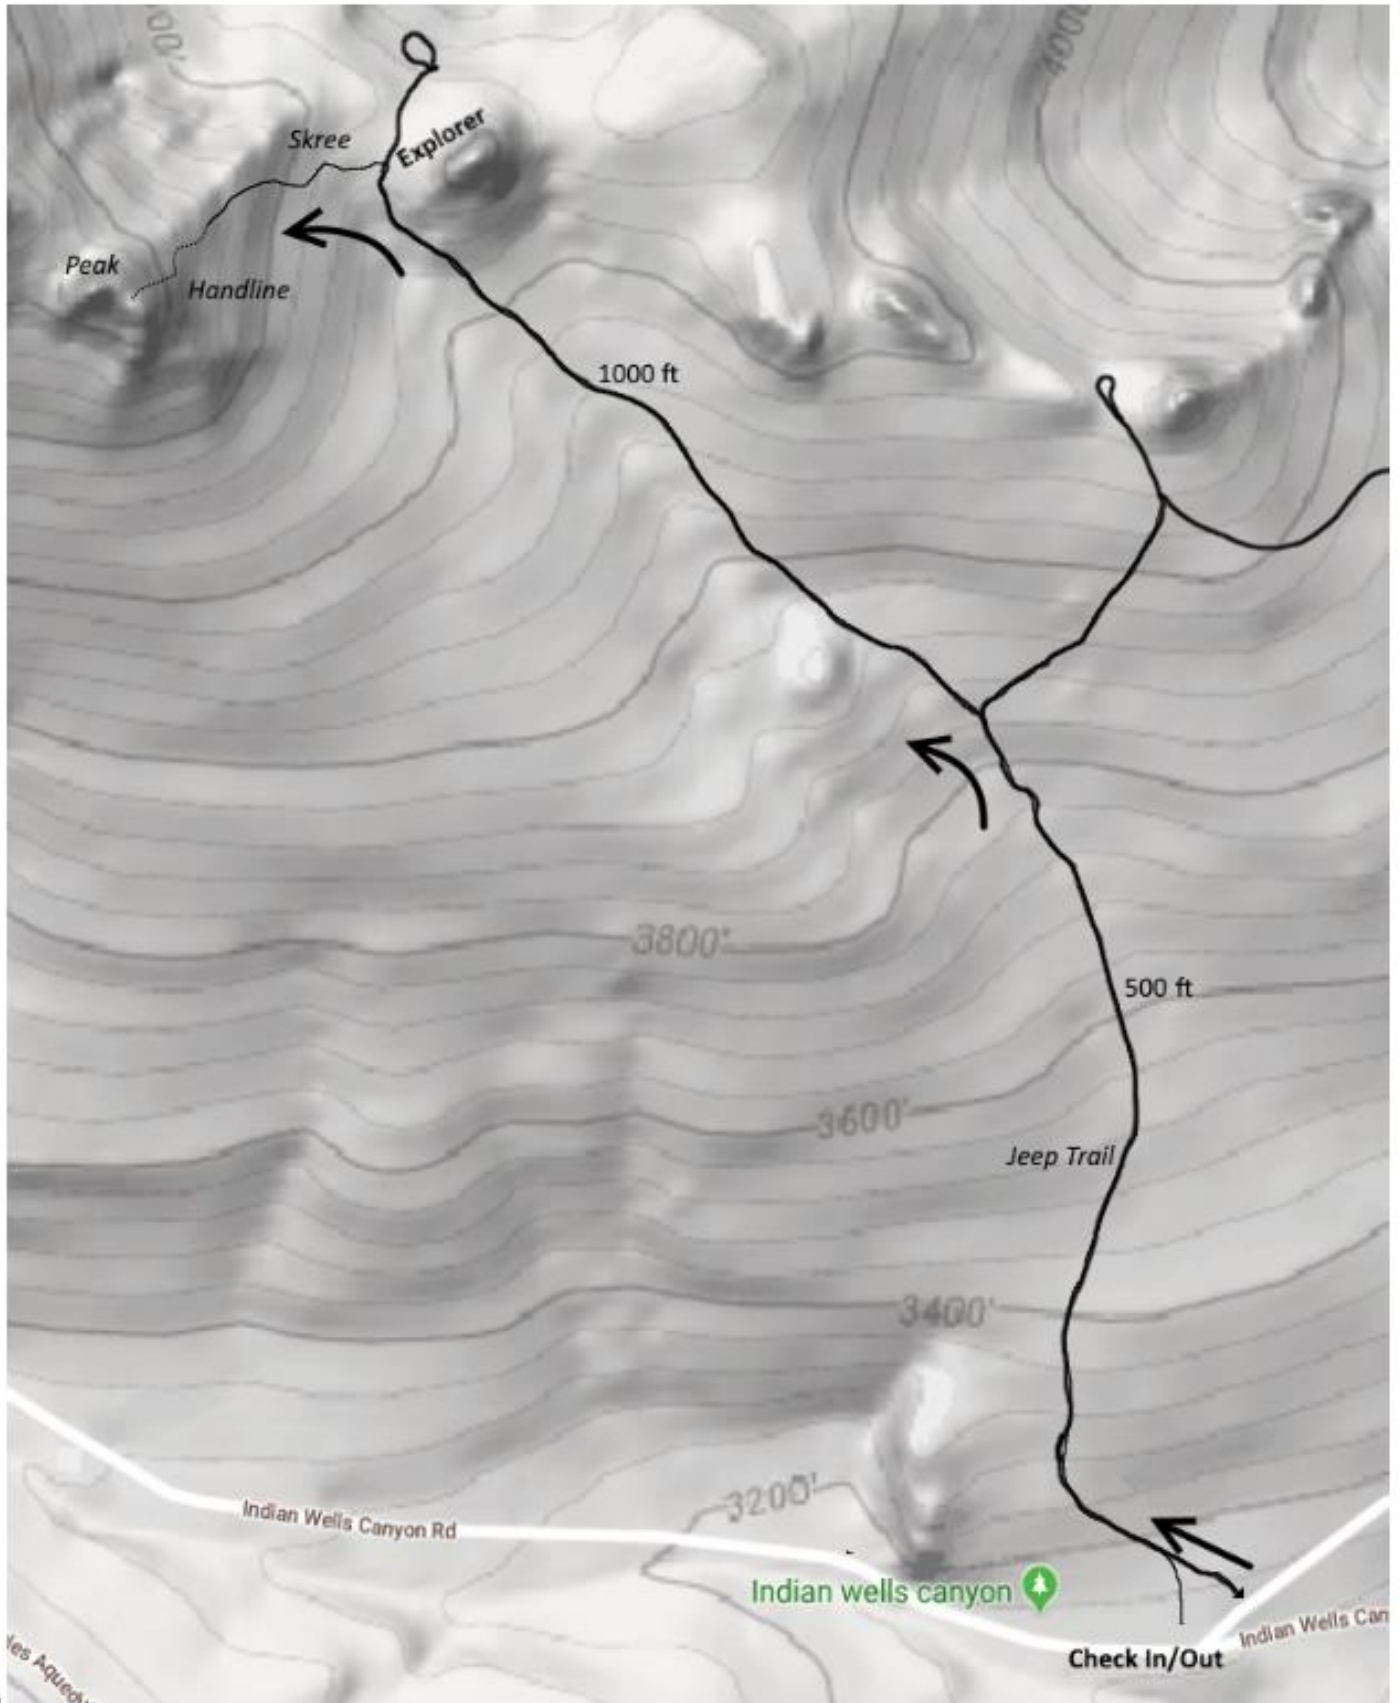

China Lake Mountain Rescue Group  
Summer Class Conditioning Hike

-117.89  
35.687

35.673  
-117.90

1.3 miles  
1,550 Elevation Gain